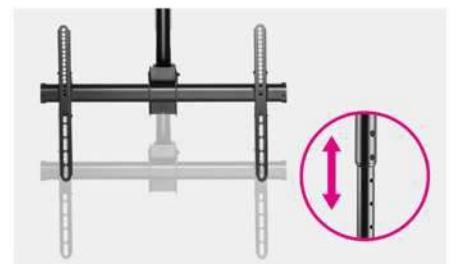

SH 615C

TV CEILING MOUNT

For LCD/LED TVs

NO MORE WALL SPACE?

NO PROBLEM !

Tiltable Ceiling Plate
can be adjusted $\pm 60^\circ$ for using with flat or pitched ceiling.

Internal Cable Management
conceals cables for a clean look.

Telescopic Pole
keeps height adjustment quick and easy.

Screen Size
37"-75"

VESA Compatible
200x200, 300x300
400x200, 400x400
600x400

Weight Capacity
50kg/110lbs

Tilt Range
0° - -25°

Swivel Range
+180° - -180°