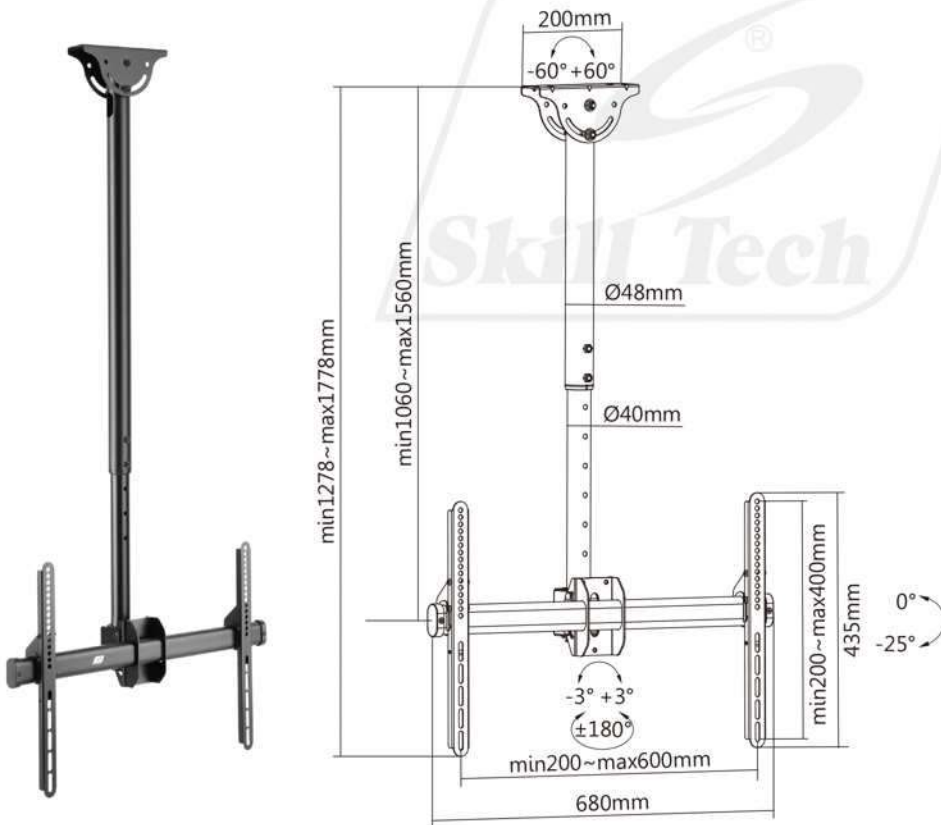

SH 615C

TV CEILING MOUNT

For LCD/LED TVs

NO MORE WALL SPACE?

NO PROBLEM !

Tiltable Ceiling Plate
can be adjusted $\pm 60^\circ$ for using with flat or pitched ceiling.

Internal Cable Management
conceals cables for a clean look.

Telescopic Pole
keeps height adjustment quick and easy.

Screen Size
37"-75"

VESA Compatible
200x200, 300x300
400x200, 400x400
600x400

Weight Capacity
50kg/110lbs

Tilt Range
0° - -25°

Swivel Range
+180° - -180°

Screen Level
+3° - -3°

Cable Management